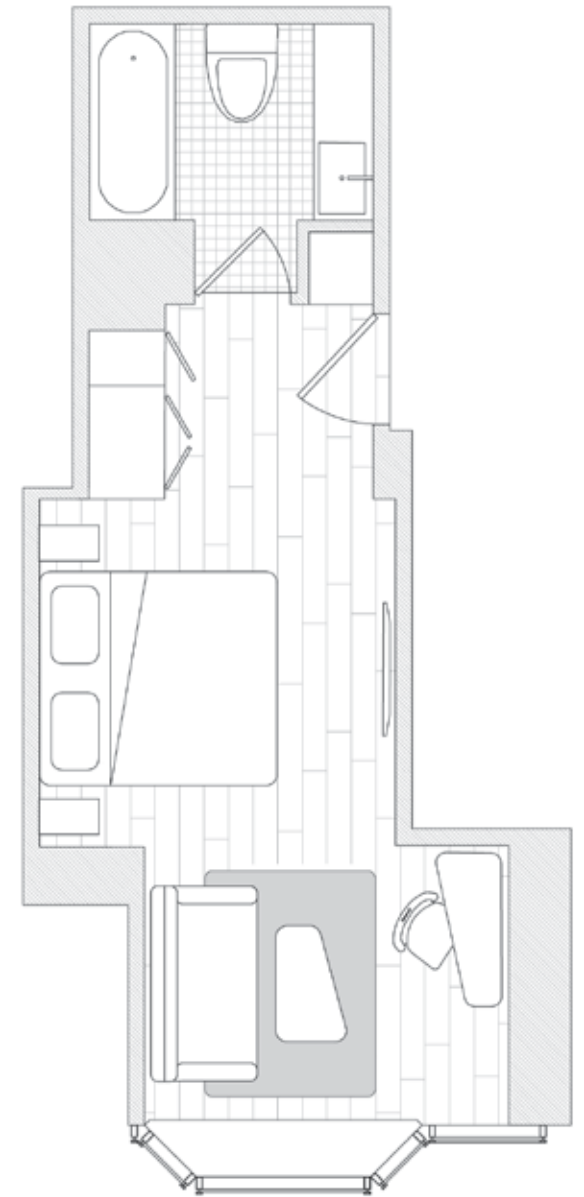

High Floor King

HOTEL ON RIVINGTON

High Floor King

HOTEL ON RIVINGTON

Our High Floor King rooms take advantage of Hotel on Rivington's height, glass walls, and unobscured views. These cozy rooms are located on floors 9–16 and overlook the Lower East Side and surrounding downtown NYC neighborhoods with a western exposure and floor-to-ceiling glass walls that flood the room with natural light. Views extend from the Freedom Tower all the way to Midtown. At 265 square feet, our High Floor King guestrooms provide the space for you to be comfortable while also enjoying the Lower East Side views. This room features an interior bathroom with a conventional shower and tub.

Amenities

- Spacious NYC luxury hotel accommodations (265+ sq. feet)
- Iconic NYC views overlooking the Lower East Side, SoHo and beyond
- Premium Tempur-Pedic, 'soft-where-you-want-it, firm-where-you-need-it' Tempur-Contour Supreme King Sized bed
- Luxurious Frette plush, double twisted, 100% Egyptian combed cotton sheets and pillow cases
- Twice daily housekeeping service
- Clean and crisp Italian porcelain stoneware flooring
- Complimentary high speed fiber-optic wireless internet with speeds up to 40 mbps up and down
- Modern, oversized, Bisazza tiled bathrooms with high quality fixtures by Zuchetti
- Glass-encased shower
- Davines Italian bath amenities
- 100% all natural MicroCotton – amazingly soft, super-absorbent MicroCotton towels
- BOCA Terry – Microfiber bathrobes with plush terry lining
- HD flat screen televisions with video on demand
- Desktop work station
- Deluxe, oversized, fully stocked minibar
- iPod/ihome stereo system
- Daily New York Times newspaper delivered upon request
- Original artwork in each room creates an ever-changing art gallery for each visit
- In-room laptop safe
- Two line telephones with private voicemail
- Our High King rooms are located on floors 9 through 16